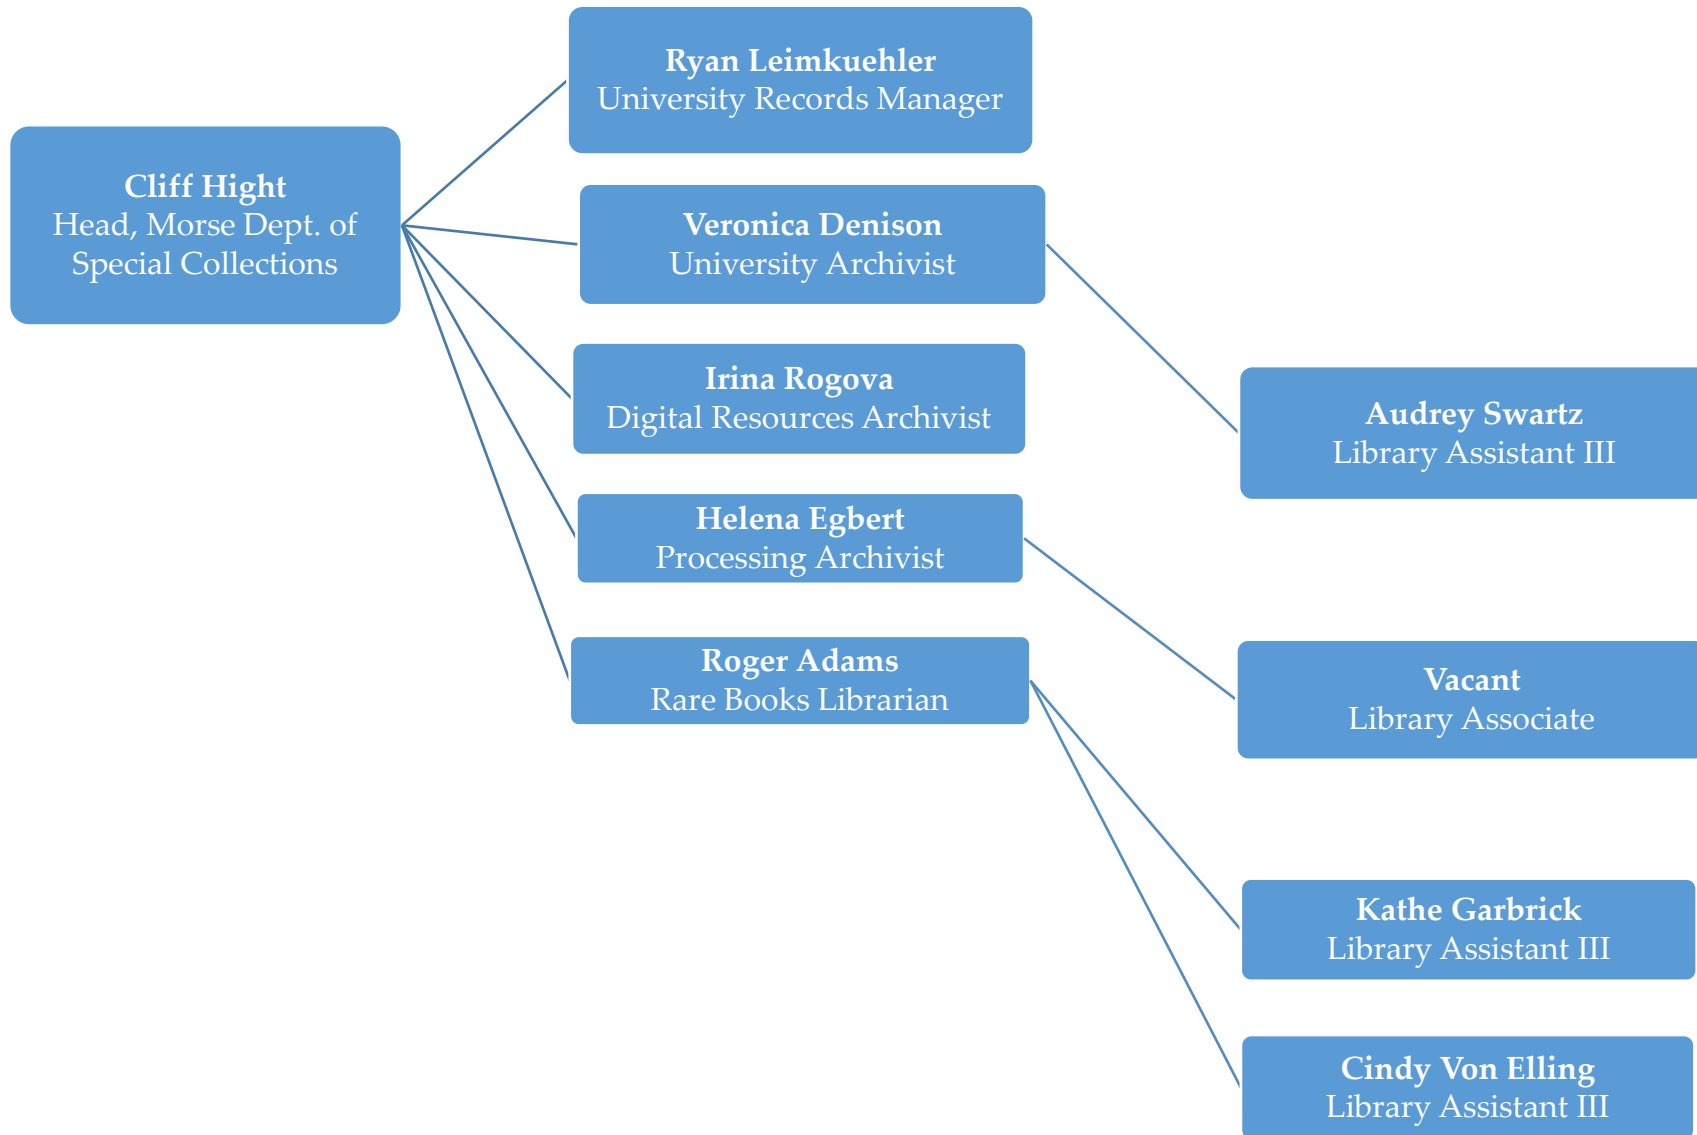

Library User Services

Morse Department of Special Collections

10/5/2021

Metadata, Preservation & Acquisitions

K-State Salina Campus Library

Veterinary Medicine Library