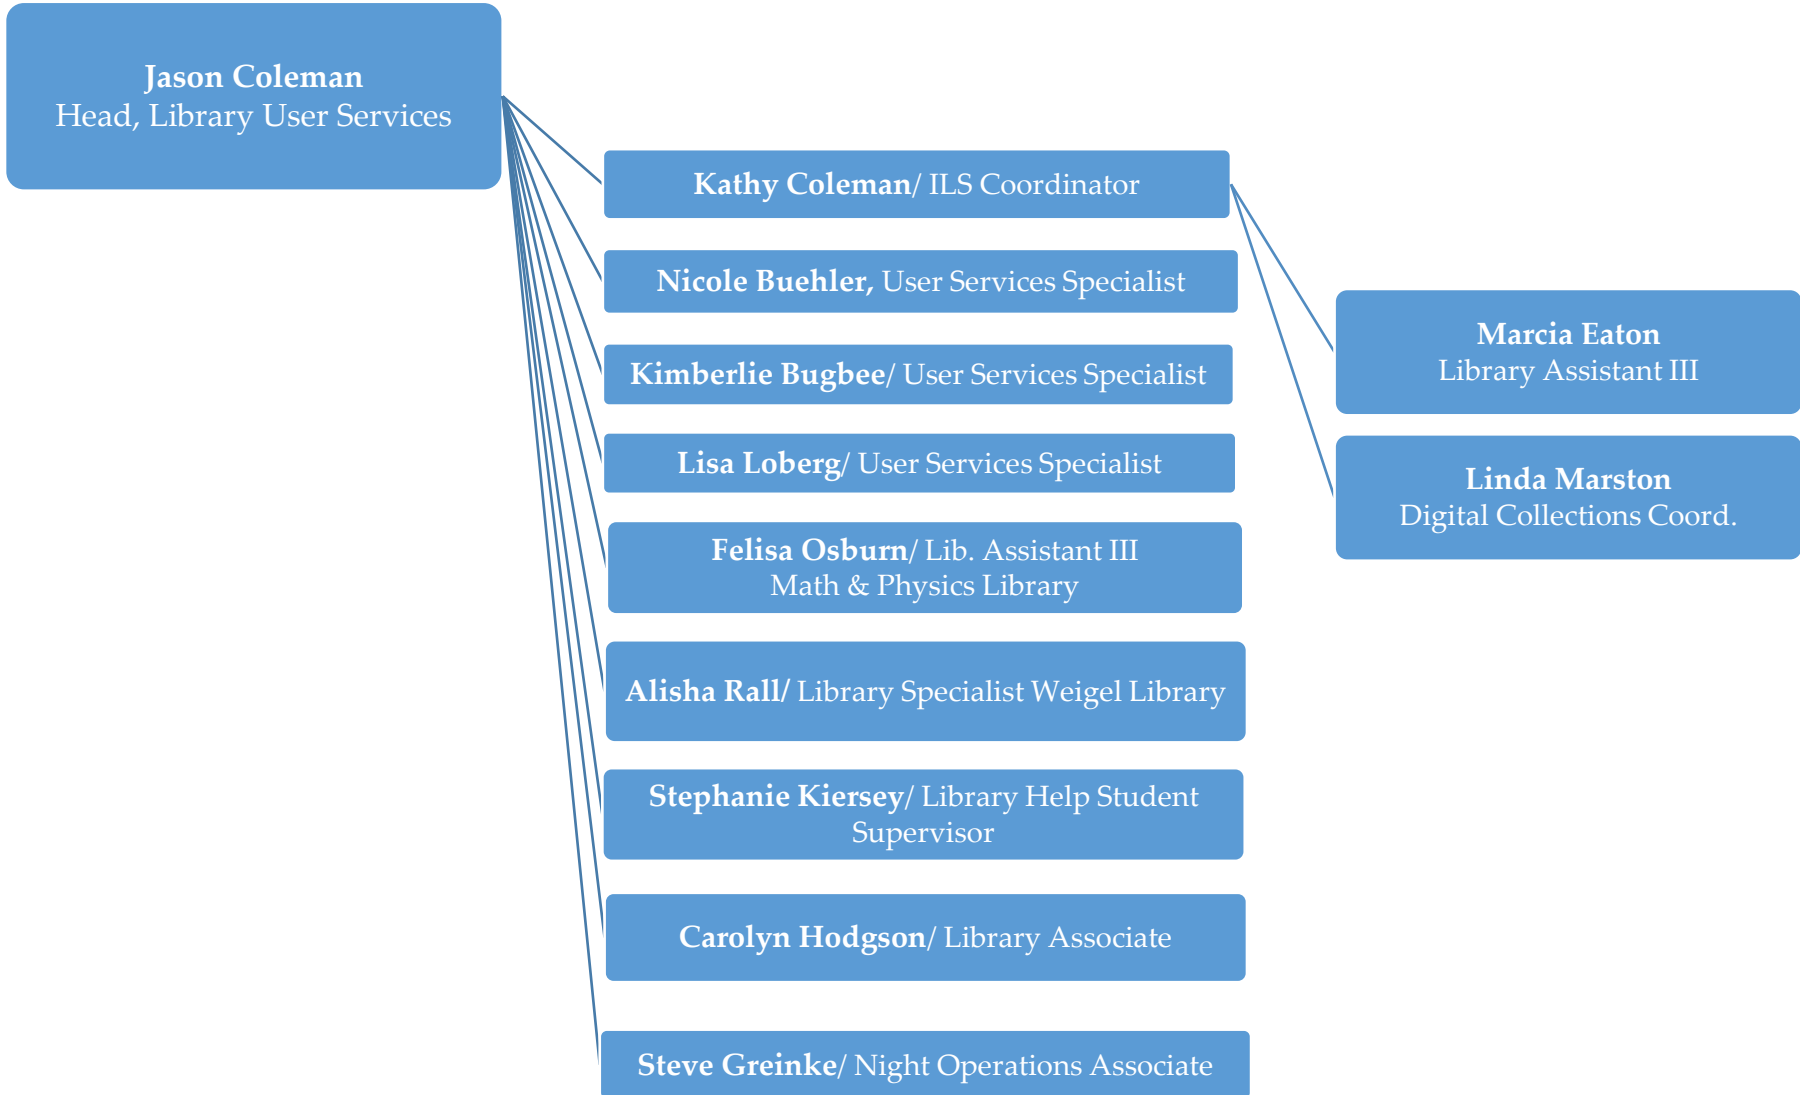

Library User Services

Morse Department of Special Collections

10/5/2021

Metadata, Preservation & Acquisitions

K-State Salina Campus Library

Veterinary Medicine Library