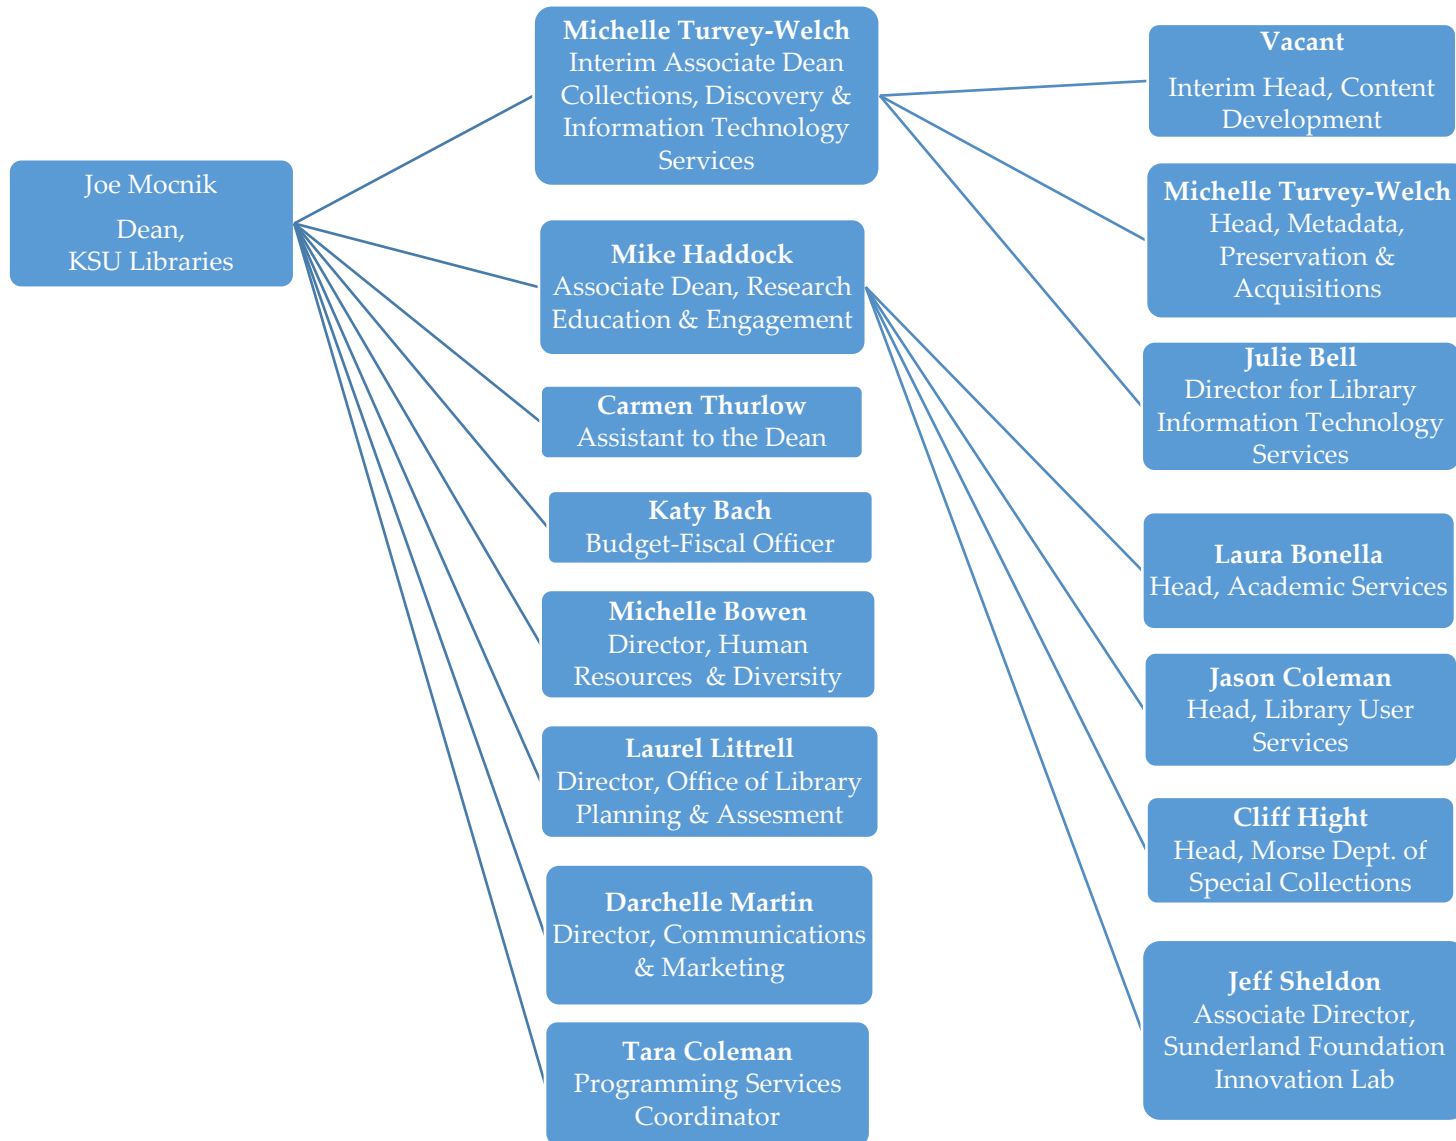

Organizational Chart