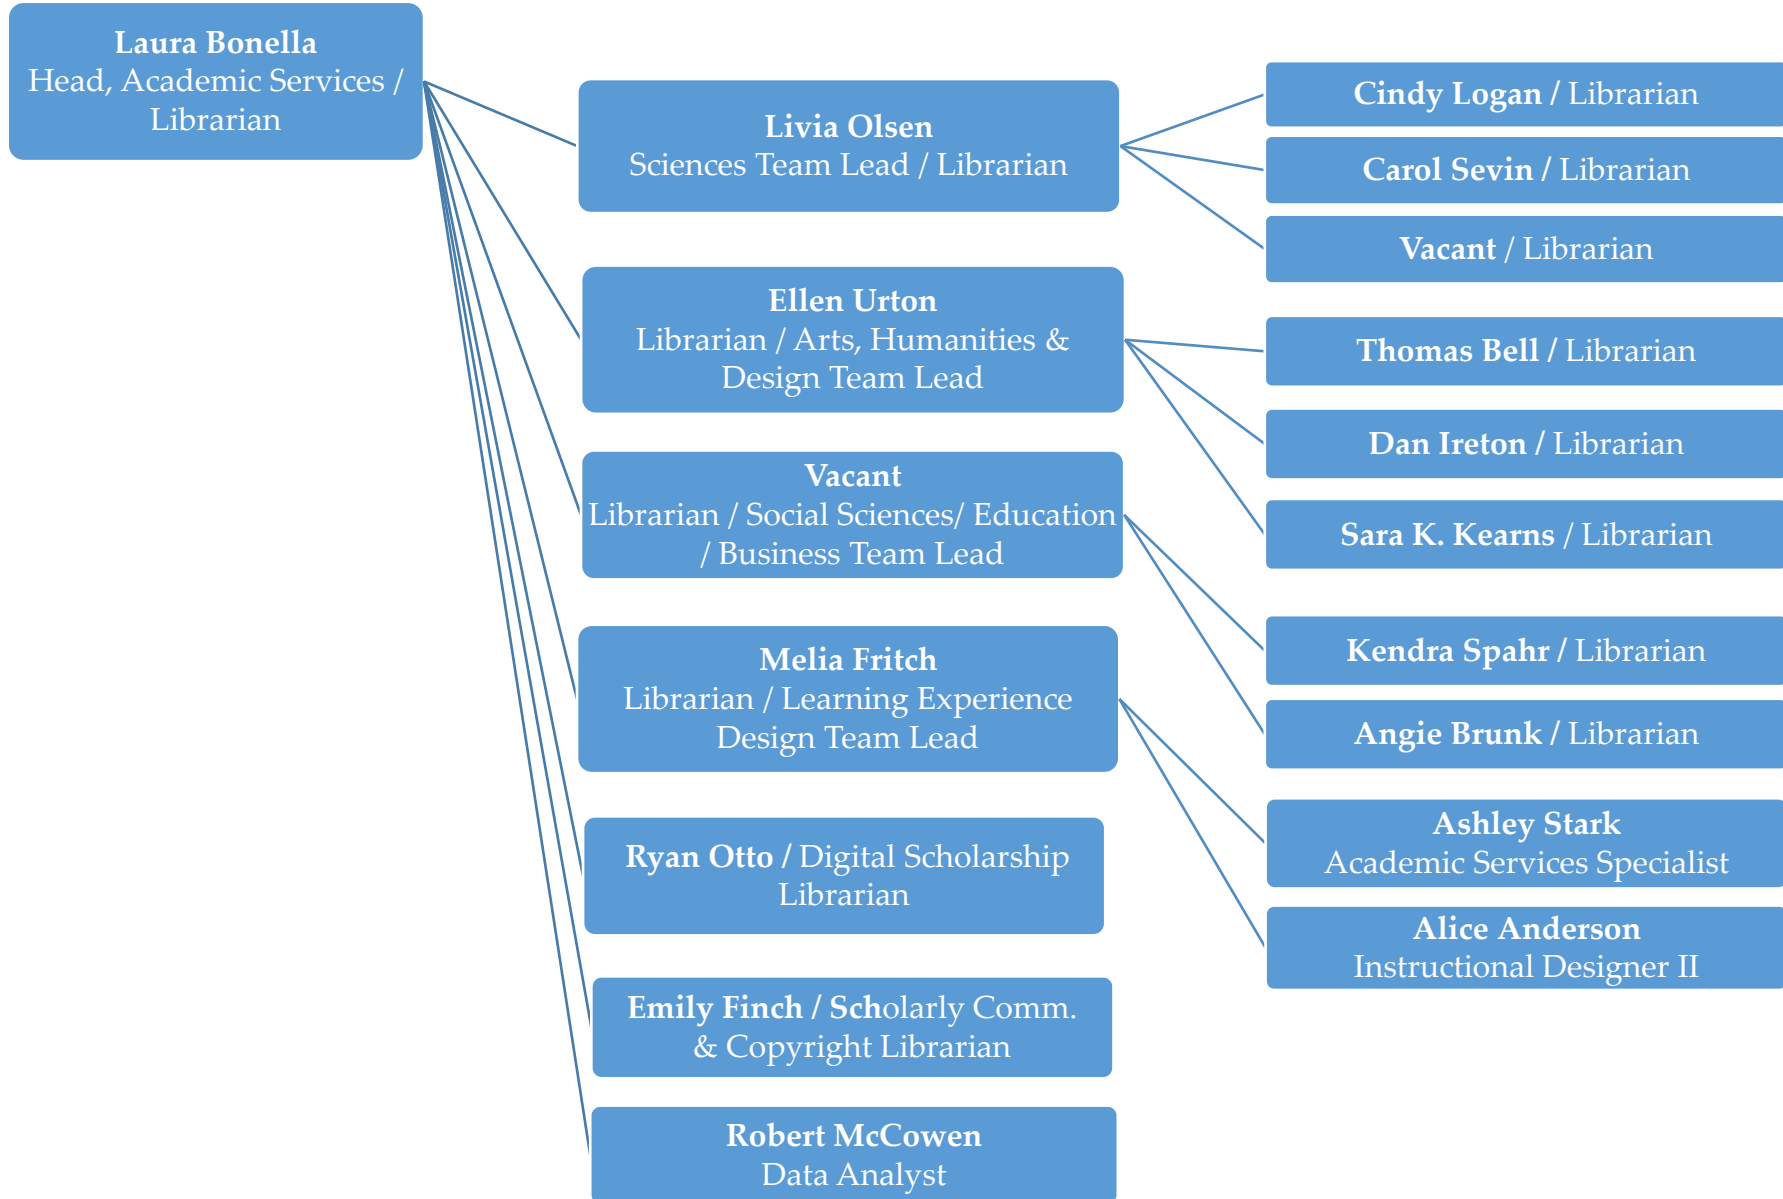

10/5/2021

Academic Services