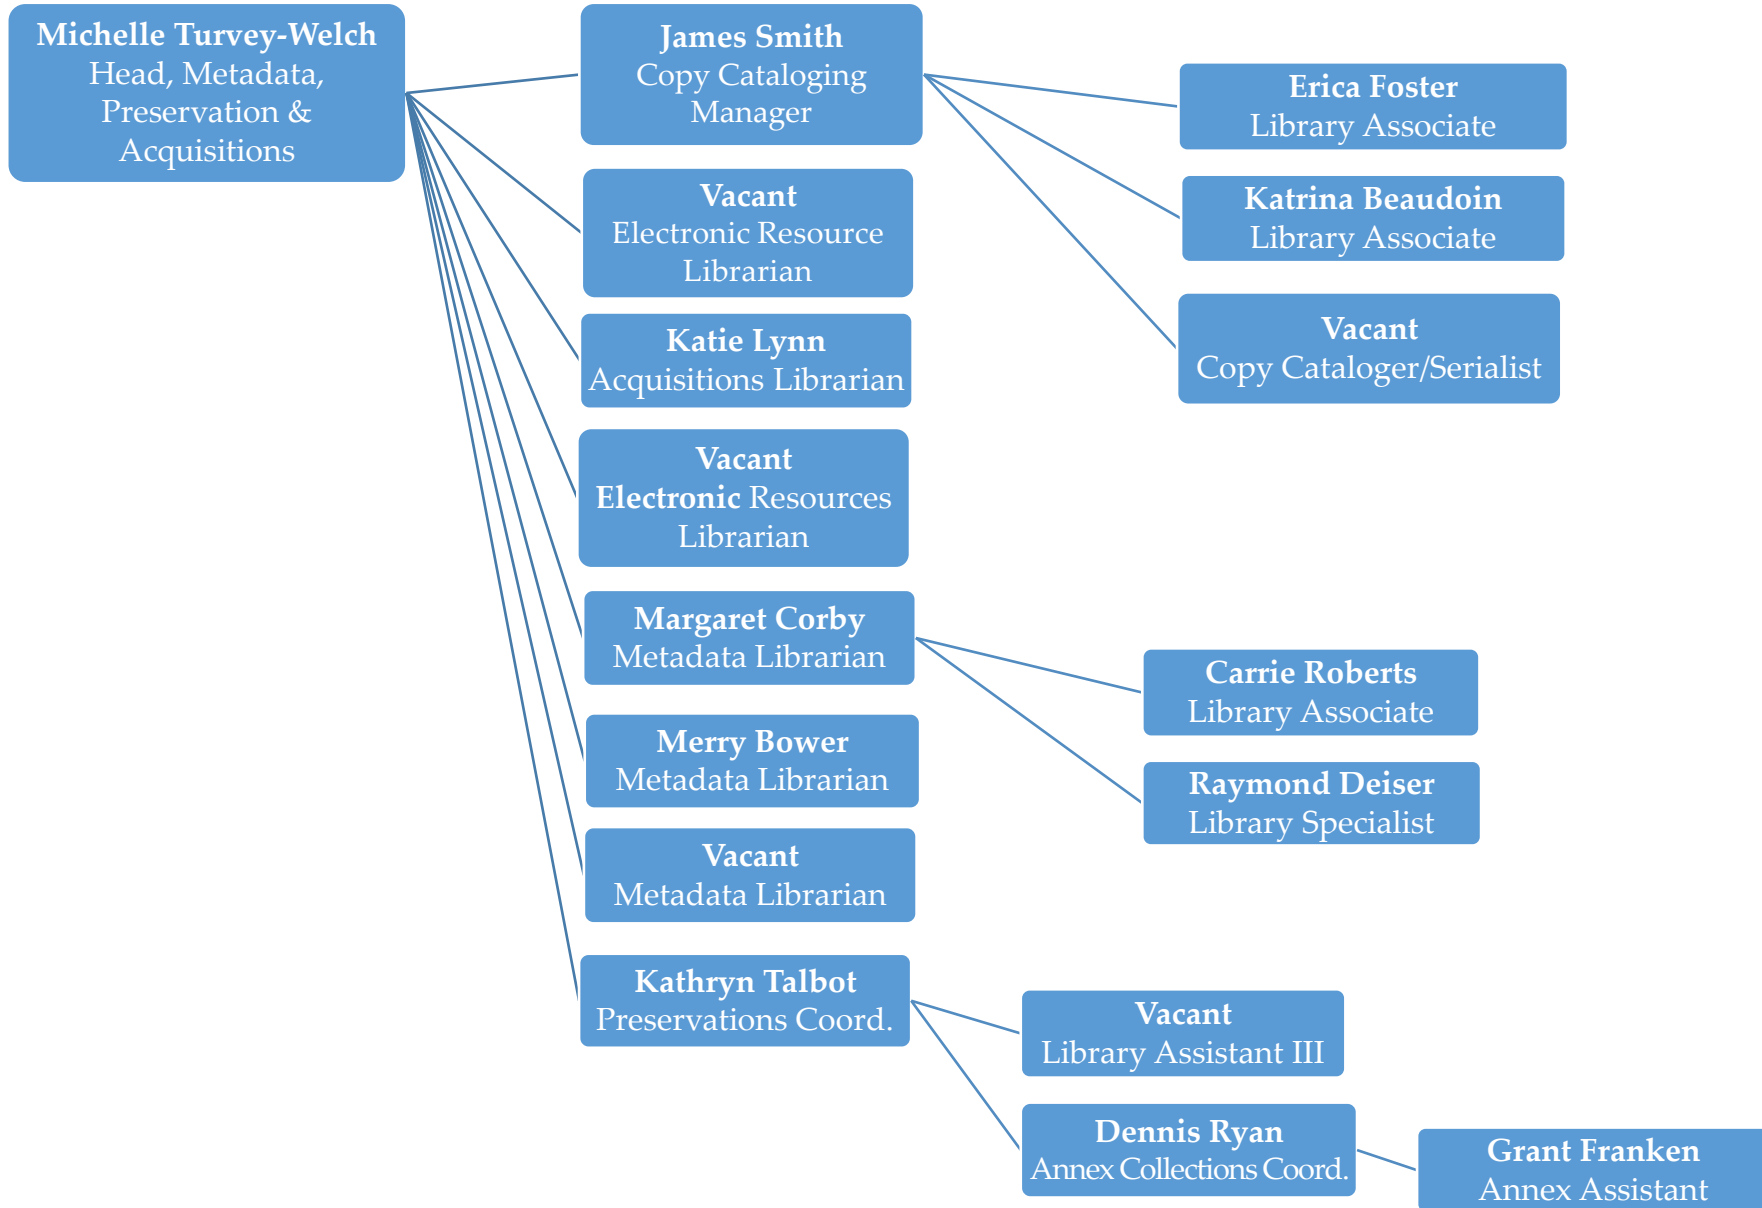

Library User Services

Morse Department of Special Collections

10/5/2021

Metadata, Preservation & Acquisitions

K-State Salina Campus Library

Veterinary Medicine Library